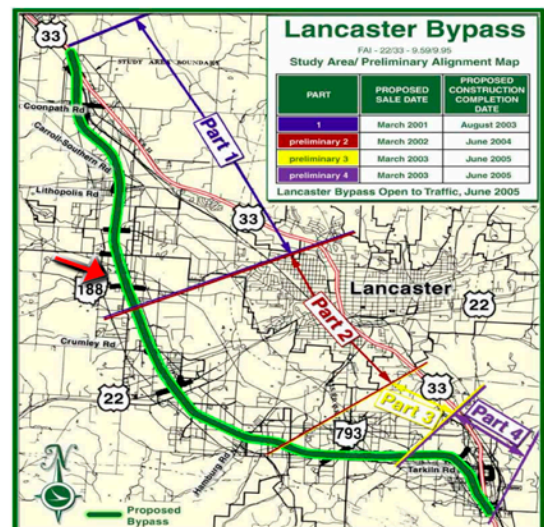

Please visit our website for all of our billboard information: www.americanoutdooradvertising.net