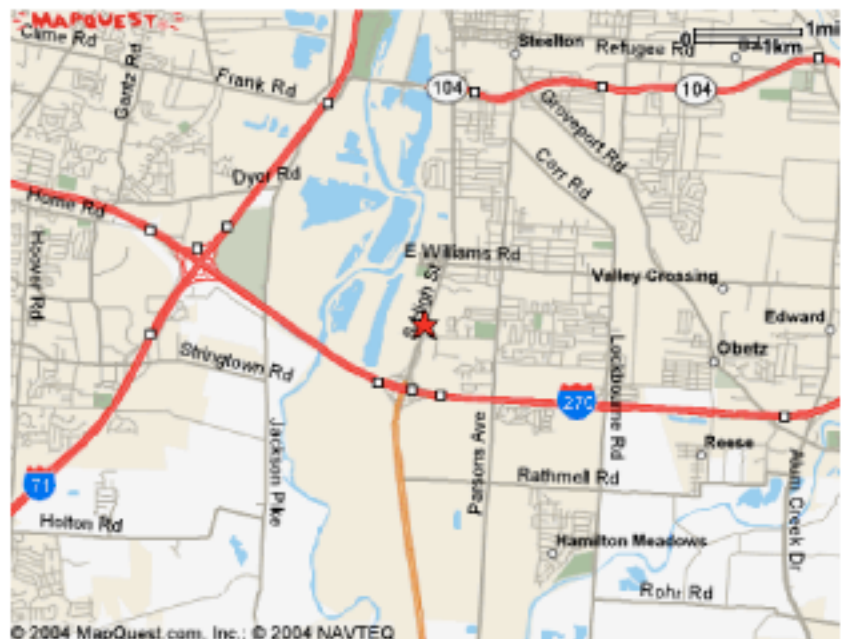

OUTDOOR
ADVERTISING

AMERICAN

Billboard OH 118-1 *Detail Sheet*

Currently Available

Northbound S. High St.

Illuminated dusk to midnight.

Size: 10'x40'

Daily traffic count: 20,000

SPACE COST:

Call for Pricing

*based on 12 month term

Situated on the west side of S. High St. (Rt. 23), approximately 1200' north of I-270., this billboard faces north to target southbound traffic. There is a \$2,000 one-time production fee.

FOR MORE INFORMATION

CONTACT
CHRIS NEARY

Phone: 614-451-3772

Toll Free: 800-507-6111

Email: aoa@columbus.rr.com

© 2004 MapQuest.com, Inc.; © 2004 NAVTEQ