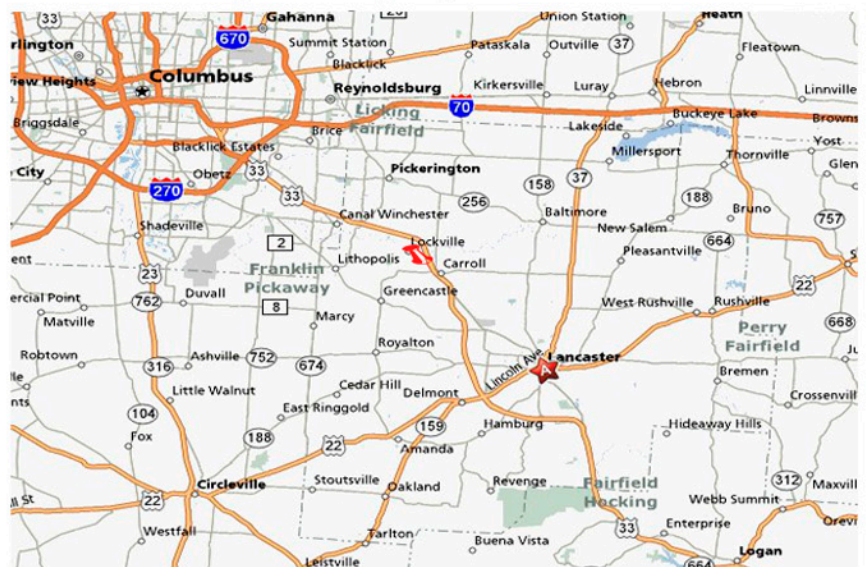

Please visit our website for all of our billboard information: www.americanoutdooradvertising.net