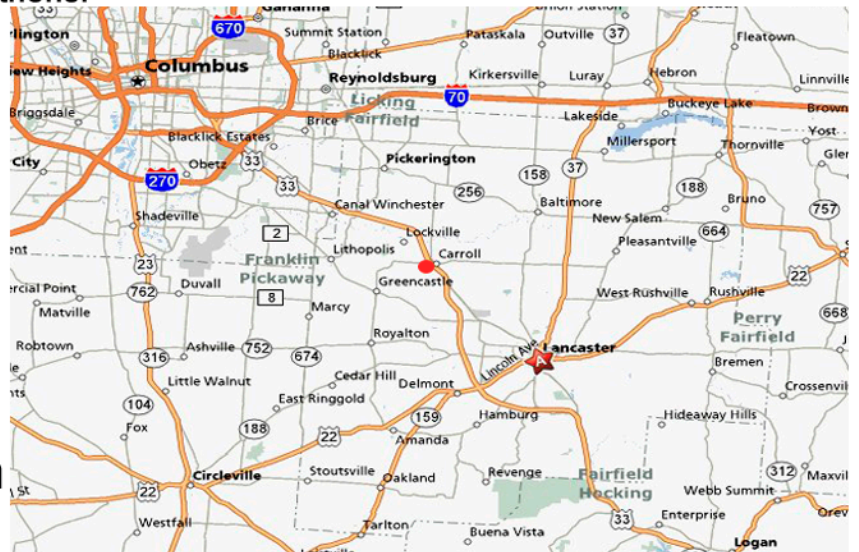

For more information:

Contact Heather Sanislo

614-210-0317

Toll Free 1-800-690-9933

Fax:614-210-0318

americanoutdooradvertising@rroho.com