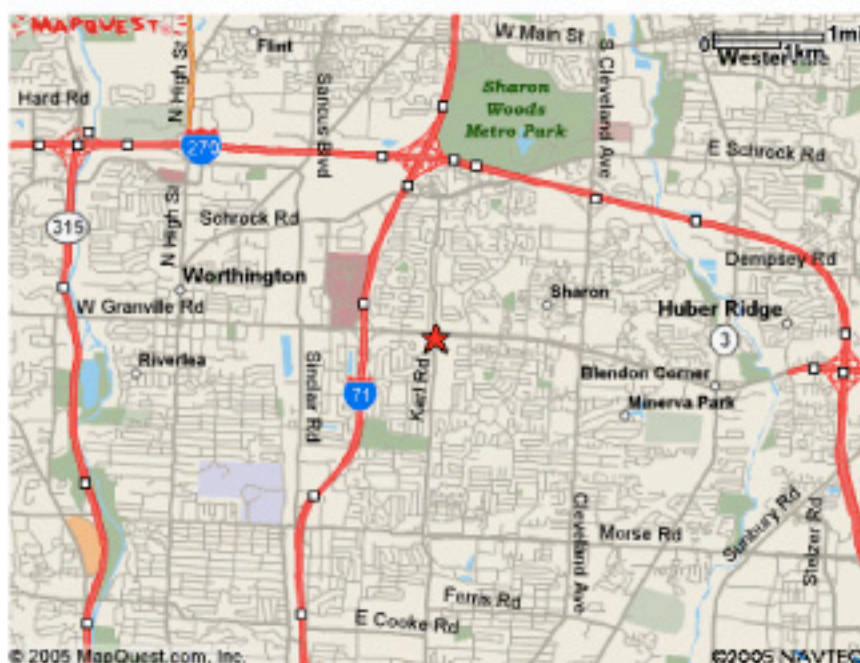

## Billboard OH 109-1 *Detail Sheet*

AVAILABLE

Northbound Karl &  
East/Westbound 161

Illuminated dusk to midnight.

Daily traffic count: 36,000

Size: 14' x 48'

SPACE COST:

Please contact us for  
pricing information.

\*based on 12 month term

Situated on the northeast corner of Rt. 161 and Karl Rd., this billboard faces south to target northbound traffic on Karl Rd. as well as traffic driving east and west on Rt. 161. There is a one-time production fee of \$1,700.

FOR MORE INFORMATION

CONTACT  
**CHRIS NEARY**

Phone: 614-451-3772

Toll Free: 1-800-507-6111

Email: [aoa@columbus.rr.com](mailto:aoa@columbus.rr.com)

© 2005 MapQuest.com, Inc.

©2005 NAVTEQ