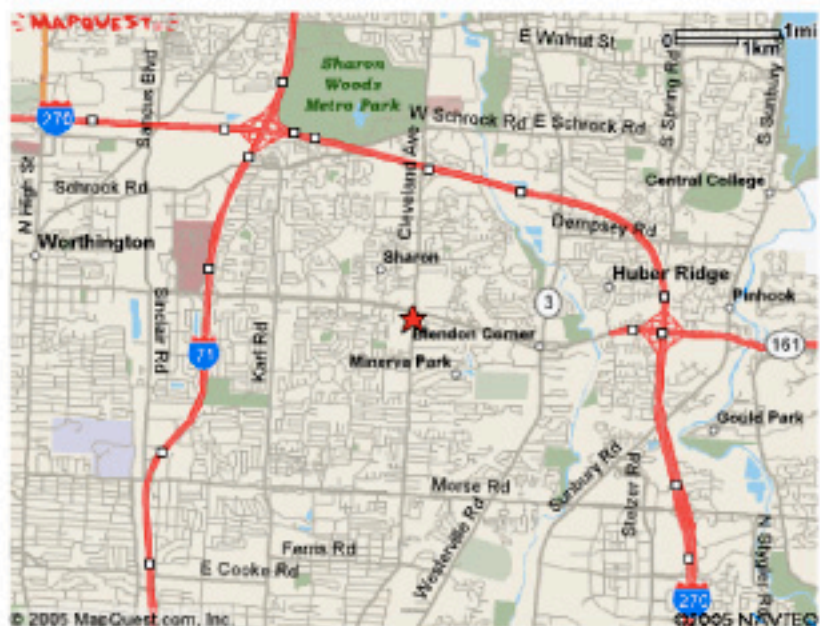

OUTDOOR
ADVERTISING

AMERICAN

Billboard OH 110-2 *Detail Sheet*

Available 01/06

Southbound Cleveland Ave.

Illuminated dusk to midnight.

Size: 14' x 48'

Daily traffic count: 32,000

SPACE COST:

Please contact us for
pricing information.

*based on 12 month term

Situated on the west side of Cleveland Ave. approximately 800' north of Rt. 161 (E. Dublin-Granville Road.), this billboard faces north to target southbound traffic. There is a one-time production fee of \$1,700.

FOR MORE
INFORMATION

CONTACT
CHRIS NEARY

Phone: 614-451-3772

Toll Free: 1-800-507-6111

Email: aoa@columbus.rr.com

© 2005 MapQuest.com, Inc.

© 2005 NAVTEQ