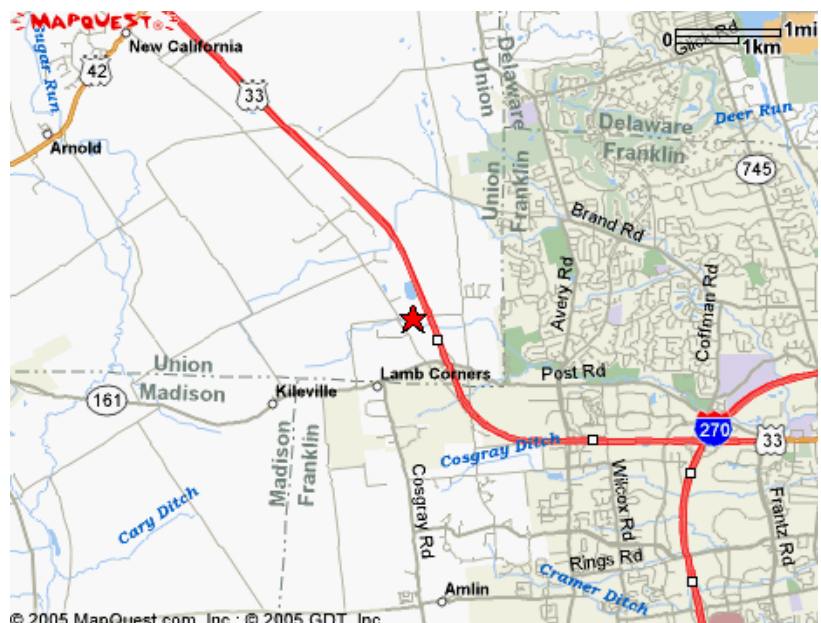

© 2005 MapQuest.com, Inc.; © 2005 GDT, Inc.