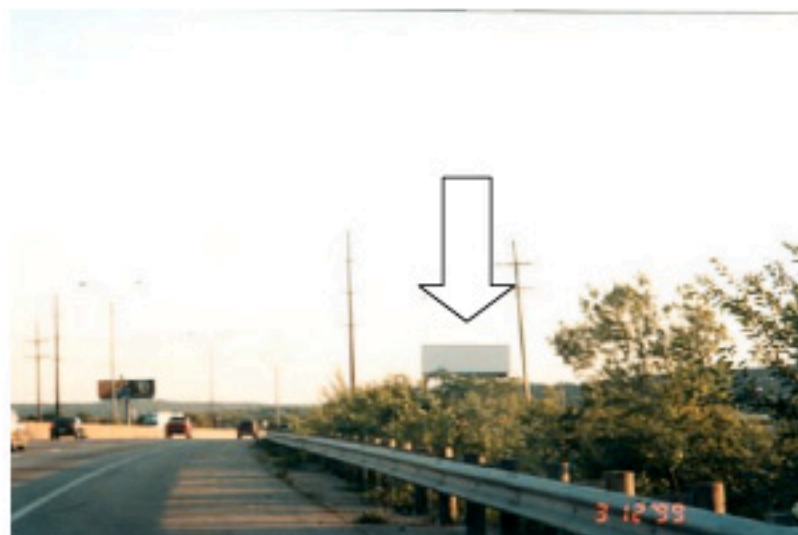

OUTDOOR
ADVERTISING

AMERICAN

Billboard OH 116-2 *Detail Sheet*

Available 10/07

Southbound I-75

Illuminated dusk to midnight.

Size: 14'x48'

Daily traffic count: 130,000

Tri-vision billboard

MONTHLY SPACE COST:

Call for Pricing

Situated on the north side of I-75, approximately 1,000' north of the Dryden Rd. exit, this billboard faces north to target southbound traffic on I-75. There is a \$2,500 one-time production fee.