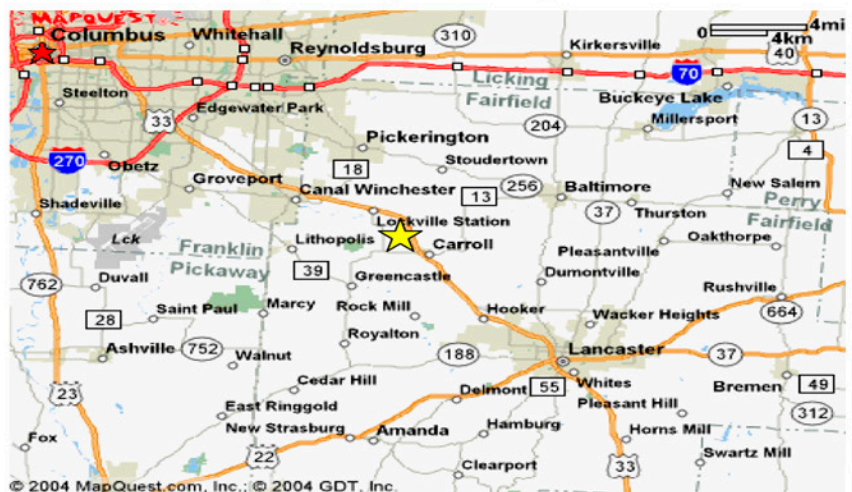

Please visit our website for all of our billboard information: www.americanoutdooradvertising.net